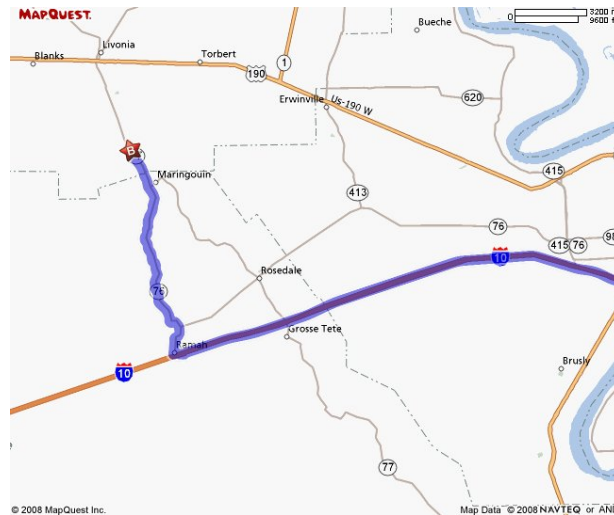

From Baton Rouge via US-190

West on US-190 22.1 miles
Turn Left onto LA-77 3.5 miles
End at 1244 Maringouin Road W, Maringouin, LA 70757

From Baton Rouge via I-10

West on I-10
Take Exit 135, Maringouin/Ramah 1.0 mile
Turn Sharp Right onto LA-3000 N 5.8 miles
LA-3000 N becomes LA-76 1.7 miles
LA-76 becomes LA-77
End at 1244 Maringouin Road W, Maringouin, LA 70757