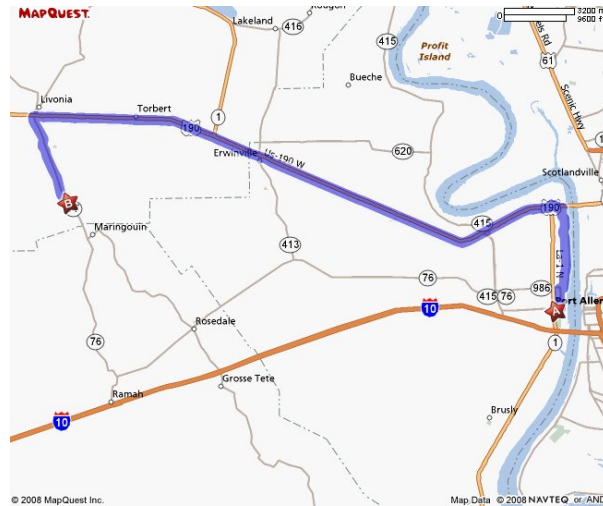

From Baton Rouge via US-190

West on US-190 22.1 miles
Turn Left onto LA-77 3.5 miles
End at 1244 Maringouin Road W, Maringouin, LA 70757

From Baton Rouge via I-10

West on I-10
Take Exit 135, Maringouin/Ramah 1.0 mile
Turn Sharp Right onto LA-3000 N 5.8 miles
LA-3000 N becomes LA-76 1.7 miles
LA-76 becomes LA-77
End at 1244 Maringouin Road W, Maringouin, LA 70757